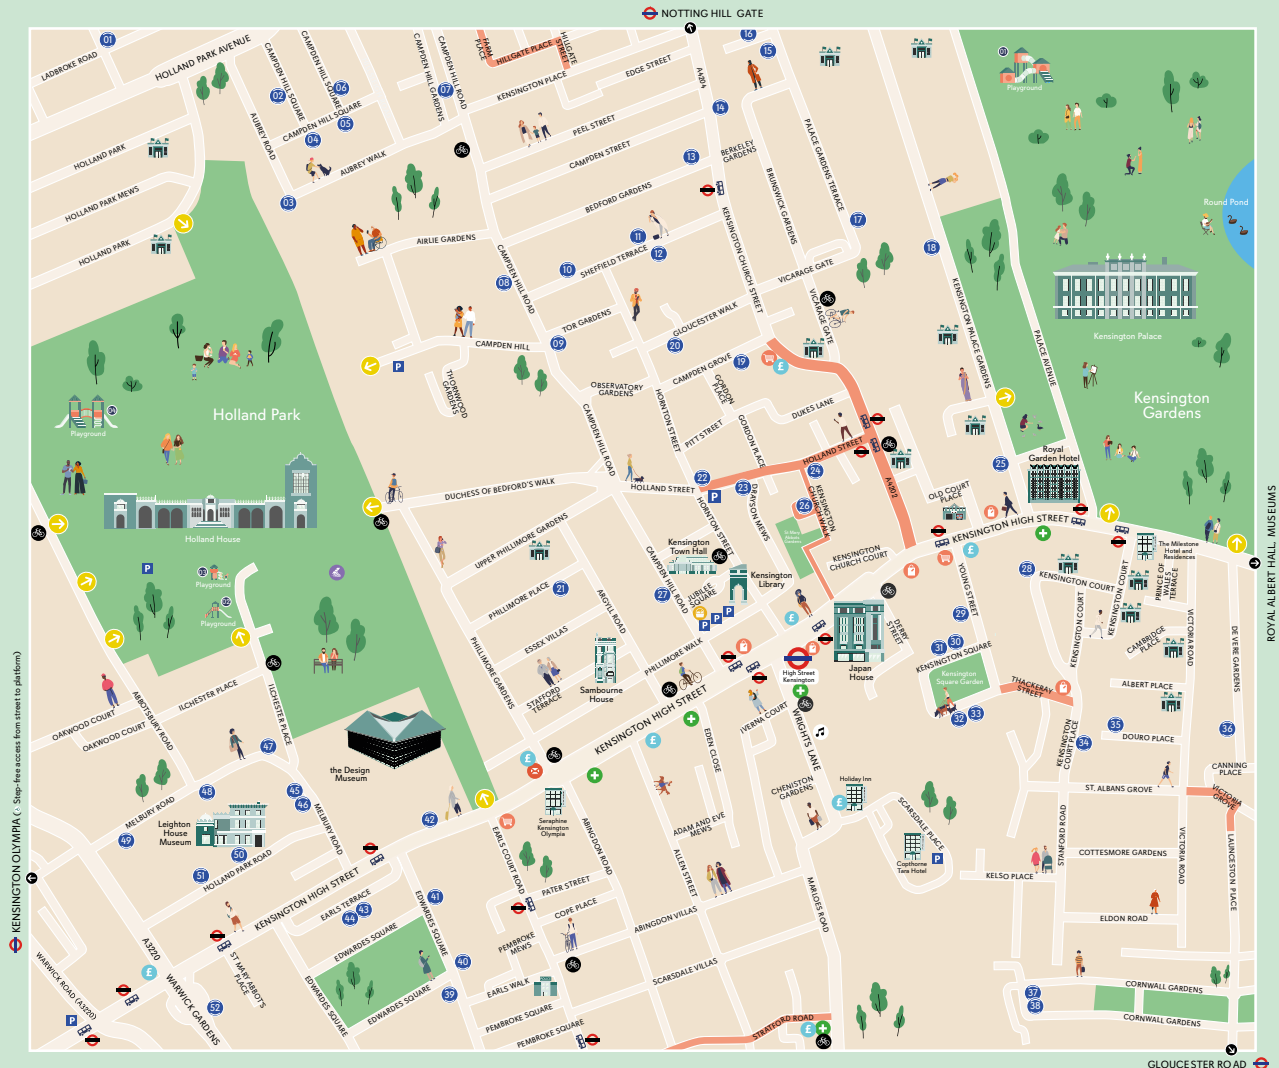

WELLNESS TIP

Map of Kensington

Download the Kensington map and explore all that Kensington has to offer.

Use the map to spot over 50 blue plaques scattered throughout Kensington.

-  Blue plaque site
-  Park entrance
-  Bike rack
-  Bus stop
-  Tube station
-  Embassy
-  Police station
-  Fire station
-  Hotel
-  Playgrounds
-  Supermarket / Retail
-  ATM
-  Parking
-  Pharmacy
-  Warner Music
-  Post Office
-  Farmer's Market
Every Sunday 10am to 2pm
-  Sports Facilities
Including an outdoor gym, tennis courts, football pitches, cricket nets
-  Village-feel neighbourhoods